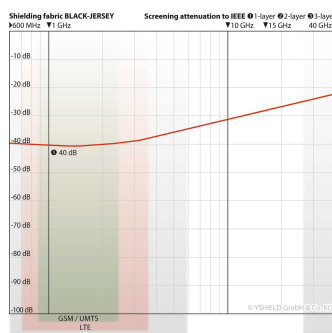

YSHIELD GmbH & Co. KG
Rotthofer Straße 1
94099 Ruhstorf, Germany
Further information:
www.yshield.com,
info@yshield.com