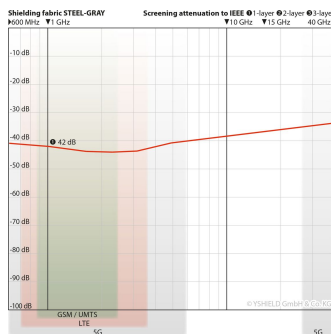

# YSHIELD® TDG | Shielding blanket

Blanket made from Steel-Gray with 42 dB. Groundable. Size: 200 cm x 140 cm.

YSHIELD® TDG

YSHIELD® TDG

YSHIELD® TDG

YSHIELD® GV

## Properties

Shielding thin **blanket made from Steel-Gray** for HF+LF shielding. Easy and quick protection on the **couch**, in the **bed**, on **holiday**, on **business trips** or while **playing console** games.

## Technical data

- Size: 200 cm x 140 cm
- Attenuation: 42 dB
- Colors: Gray
- Raw materials: 40 % cotton, 30 % polyester, 30 % stainless steel
- Surface conductivity: 100-800 ohm (square resistance)